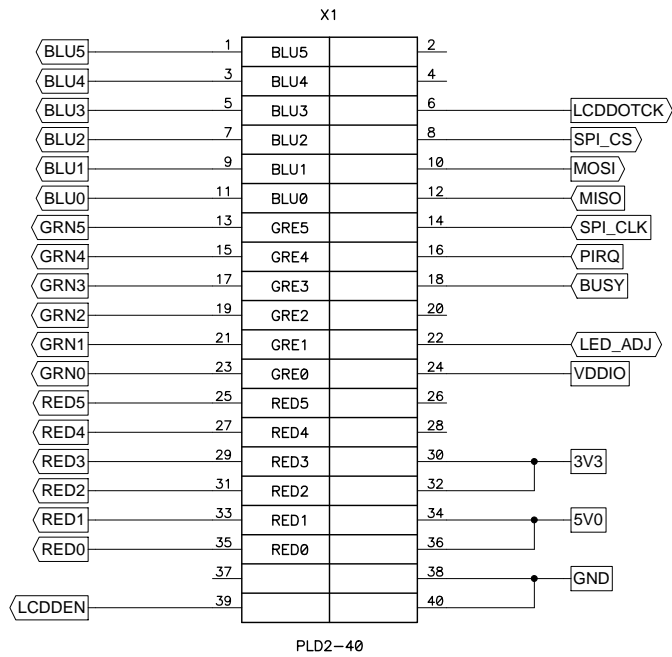

# Baseboard connector

# Display connector

# Touch screen Interface

Title MTF-T070ACSLP adapter board		
Size A3	Number ME-MTF7TTS	Rev 3A
Date	Drawn by	
Filename	Sheet of	