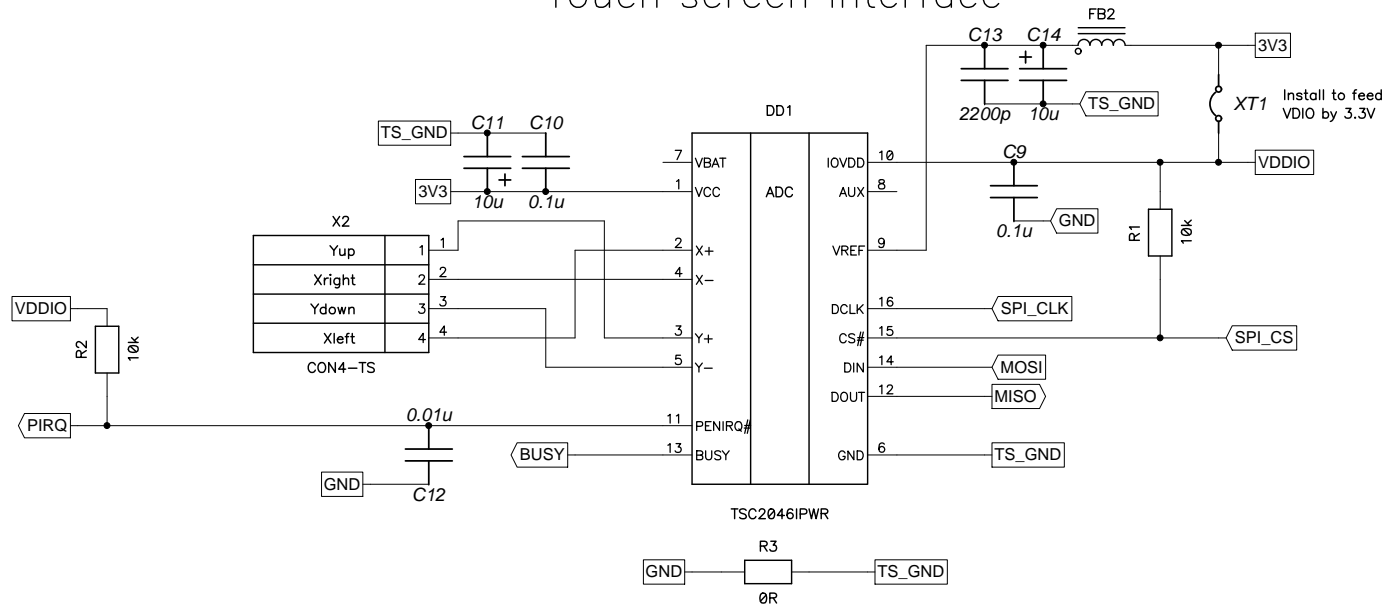

# Baseboard connector

# Display connector

# Touch screen Interface

Title MTF-T070ACSLP adapter board		
Size A3	Number ME-MTF7TTS	Rev 3A
Date	Drawn by	
Filename	Sheet of	