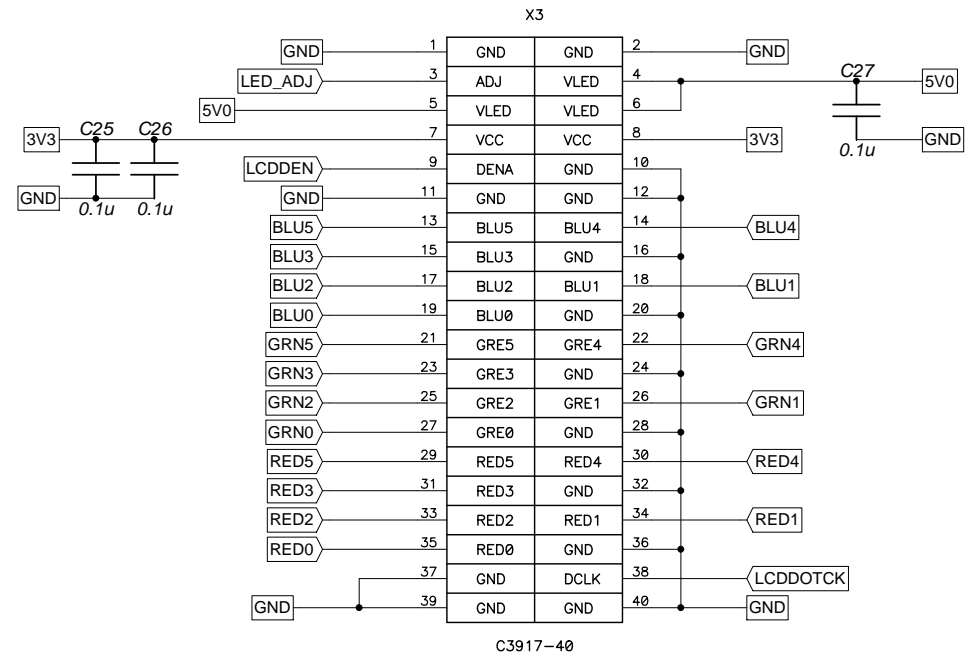

# Baseboard connector

# Display connector

# Touch screen Interface

Title MTF-T070ACSLP adapter board		
Size A3	Number ME-MTF7TTS	Rev 3A
Date	Drawn by	
Filename	Sheet of	